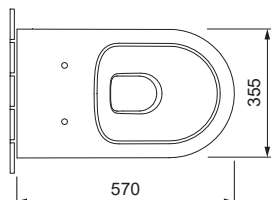

### PRODUCT DETAILS

Dimensions / Weight	355 x 570 x 350 mm / 30,0 kg
Specification	Washdown
Outlet	Horizontal
Flush volume	6 / 3 liters
Color	White
Scope of delivery	Ceramic including fixing material

### SPECIFICATION TEXT

AXENT Dune Wall-mounted toilet, design by AXENT. Washdown toilet made of sanitary ware with concealed fixation for 6/3 l flushing according to EN997. Round shape with a wide border. AXENT easy-clean surface. Including fixation. Dimension (wxdxh) 355x570x350 mm. White. Order no. W58.0457.0001.0