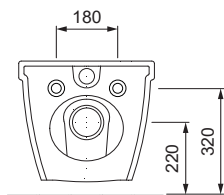

### PRODUCT DETAILS

Dimensions / Weight	355 x 570 x 350 mm / 30,0 kg
Specification	Washdown
Outlet	Horizontal
Flush volume	6 / 3 liters
Color	White
Scope of delivery	Ceramic including fixing material

### SPECIFICATION TEXT

AXENT Dune Wall-mounted toilet, design by AXENT. Washdown toilet made of sanitary ware with concealed fixation for 6/3 l flushing according to EN997. Round shape with a wide border. AXENT easy-clean surface. Including fixation. Dimension (wxdxh) 355x570x350 mm. White. Order no. W58.0457.0001.0