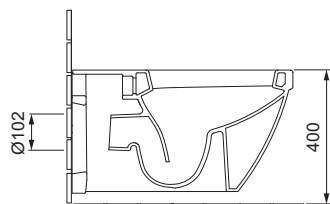

### PRODUCT DETAILS

Dimensions / Weight	355 x 570 x 350 mm / 30,0 kg
Specification	Washdown
Outlet	Horizontal
Flush volume	6 / 3 liters
Color	White
Scope of delivery	Ceramic including fixing material

### ACCESSORY

Toilet seat, easy removable, with soft-closing function, stainless steel hinge, 2.7 kg	Order-no. S58.0100.0040.0
--	---------------------------

### SPECIFICATION TEXT

AXENT Dune Wall-mounted toilet, design by AXENT. Washdown toilet made of sanitary ware with concealed fixation for 6/3 l flushing according to EN997. Round shape with a wide border. AXENT easy-clean surface. Including fixation. Dimension (wxdxh) 355x570x350 mm. White. Order no. W58.0457.0001.0