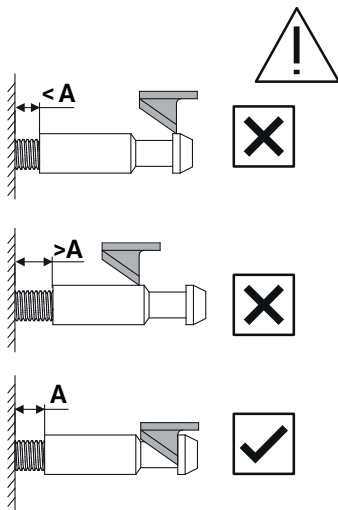

WALL-HUNG TOILET

1

A	W71.0454.000x.0	18 ± 1
	W70.0455.000x.0	12 ± 1
	W70.0555.000x.0	12 ± 1
	W58.0557.000x.0	17 ± 1
	W50.0452.000x.0	17 ± 1
	W50.0552.000x.x	19 ± 1
	W50.0448.000x.0	17 ± 1
	W50.0548.000x.0	19 ± 1

2

3

4

5

224032506100 / 019

WALL-HUNG TOILET

6

7