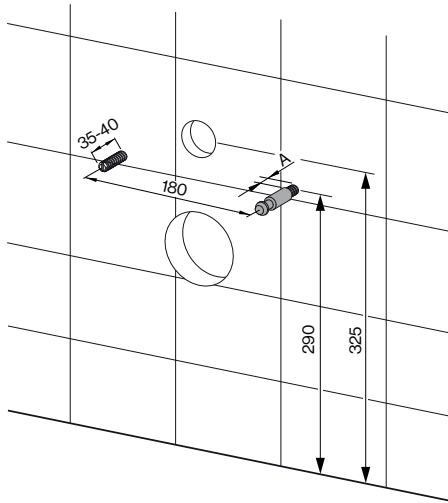

WALL-HUNG TOILET

1

A	W71.0454.000x.0	18 ± 1
	W70.0455.000x.0	12 ± 1
	W70.0555.000x.0	12 ± 1
	W58.0557.000x.0	17 ± 1
	W50.0452.000x.0	17 ± 1
	W50.0552.000x.x	19 ± 1
	W50.0448.000x.0	17 ± 1
	W50.0548.000x.0	19 ± 1

2

3

4

5

224032506100 / 019

WALL-HUNG TOILET

6

7