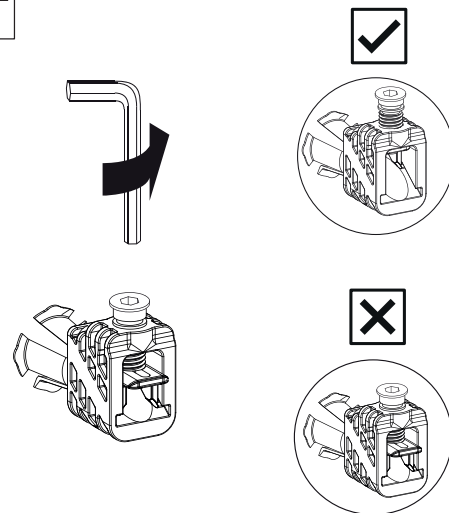

WALL-HUNG TOILET

1

A	W71.0454.000x.0	18 ± 1
	W70.0455.000x.0	12 ± 1
	W70.0555.000x.0	12 ± 1
	W58.0557.000x.0	17 ± 1
	W50.0452.000x.0	17 ± 1
	W50.0552.000x.x	19 ± 1
	W50.0448.000x.0	17 ± 1
	W50.0548.000x.0	19 ± 1

2

3

4

5

224032506100 / 019

WALL-HUNG TOILET

6

7