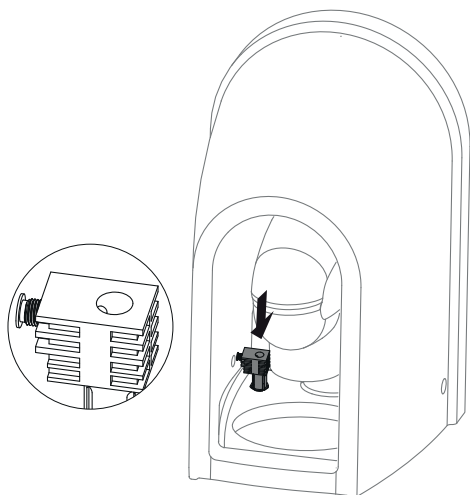

# WALL-HUNG TOILET

1 

A	W58.0457.000X.0	15 ± 1
	W55.0456.000X.0	12 ± 1

2

3

Hexagon wrench NOT INCLUDED

4

5

224032500700 / 05.09

WALL-HUNG TOILET