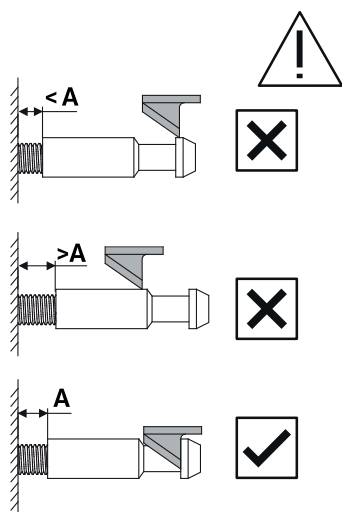

# WALL-HUNG TOILET

1 

A	W58.0457.000X.0	15 ± 1
	W55.0456.000X.0	12 ± 1

2

3

Hexagon wrench NOT INCLUDED

4

5

224032500700 / 05.09

WALL-HUNG TOILET