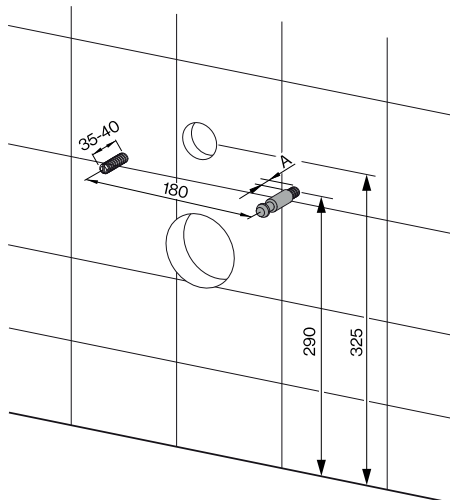

# WALL-HUNG TOILET

1 

A	W58.0457.000X.0	15 ± 1
	W55.0456.000X.0	12 ± 1

2

3

Hexagon wrench NOT INCLUDED

4

5

224032500700 / 05.09

WALL-HUNG TOILET