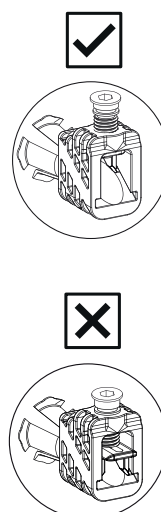

# WALL-HUNG TOILET

1 

A	W58.0457.000X.0	15 ± 1
	W55.0456.000X.0	12 ± 1

2

3

Hexagon wrench NOT INCLUDED

4

5

224032500700 / 05.09

WALL-HUNG TOILET