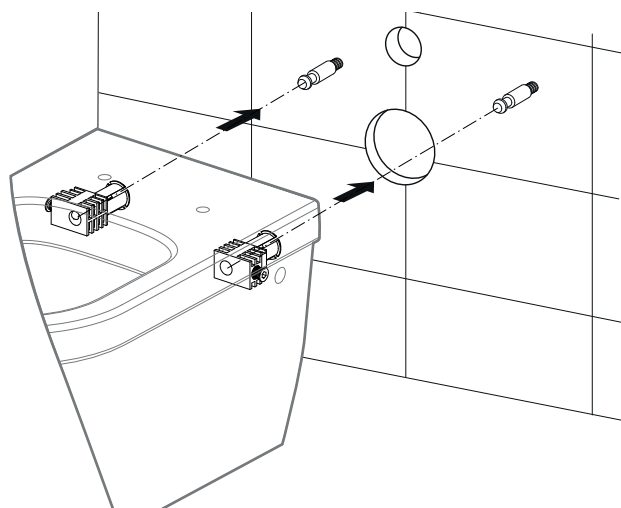

# WALL-HUNG TOILET

1 

A	W58.0457.000X.0	15 ± 1
	W55.0456.000X.0	12 ± 1

2

3

Hexagon wrench NOT INCLUDED

4

5

224032500700 / 05.09

WALL-HUNG TOILET