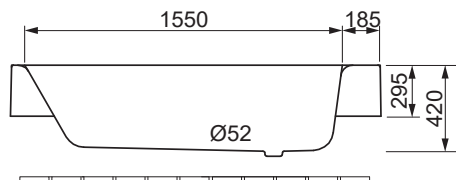

HELVETIA

SEMI-RECESSED BATHTUB T71.1118.0000.0**PRODUCT DETAILS**

Dimensions / Weight	1800 x 800 mm / 54 kg
Installation	Semi-recessed
Material	Acrylic
Scope of delivery	Drain and overflow, drain hose and adjustable foot

SPECIFICATION TEXT

AXENT Helvetia Bath tub, design by Matteo Thun & Partner. Rectangular semi-recessed built-in version of 4 mm drawn and solid-coloured sanitary acrylic with side slope on the left. Inside depth 420 mm. Tub rim width 70 mm, tub border height 295 mm. Dimension tub bottom 1295x585 mm, interior tub dimension 1550x670 mm. Drain and overflow left. Cubic capacity 280 liter. Dimension (LxWxH) 1800x800x420 mm. White. Order no. T71.1118.0000.0