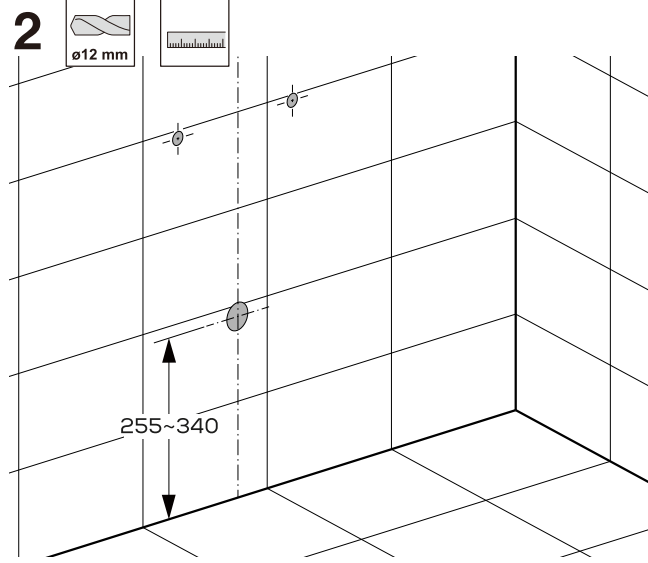

DUNE

AXENT
SWITZERLAND

224032500400 / 04.14