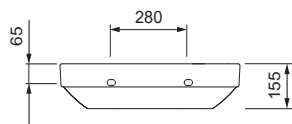

DUNE

WASHBASIN L58.0065.0011.0

PRODUCT DETAILS

Dimensions / Weight	655 x 480 x 155 mm / 16,0 kg
Installation	Wall-mounted
Tap fitting	Single-hole faucet
Material	With easy-clean surface
Overflow	With overflow
Scope of delivery	Ceramic including fixing material

ACCESSORY

Pedestal, 215x194x705 mm, 15,0 kg	L58.0821.0000.0
Siphon cover, 22x257x325, 9,5 kg	L58.0922.0000.0

SPECIFICATION TEXT

AXENT Dune Washbasin, design by AXENT. Sanitary ware for wall installation with or without pedestal/siphon cover. With tap platform for single-hole faucet. With overflow. Round basin shape turning into rectangular. AXENT easy-clean surface. Including fixation. Dimension (wxdxh) 655x480x155 mm. White. Order no. L58.00650.0011.0