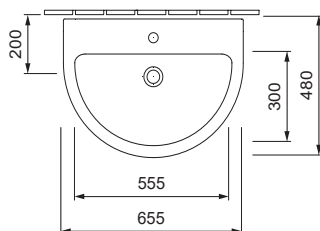

DUNE

WASHBASIN L58.0065.0011.0

PRODUCT DETAILS

Dimensions / Weight	655 x 480 x 155 mm / 16,0 kg
Installation	Wall-mounted
Tap fitting	Single-hole faucet
Material	With easy-clean surface
Overflow	With overflow
Scope of delivery	Ceramic including fixing material

ACCESSORY

Pedestal, 215x194x705 mm, 15,0 kg	L58.0821.0000.0
Siphon cover, 22x257x325, 9,5 kg	L58.0922.0000.0

SPECIFICATION TEXT

AXENT Dune Washbasin, design by AXENT. Sanitary ware for wall installation with or without pedestal/siphon cover. With tap platform for single-hole faucet. With overflow. Round basin shape turning into rectangular. AXENT easy-clean surface. Including fixation. Dimension (wxdxh) 655x480x155 mm. White. Order no. L58.00650.0011.0