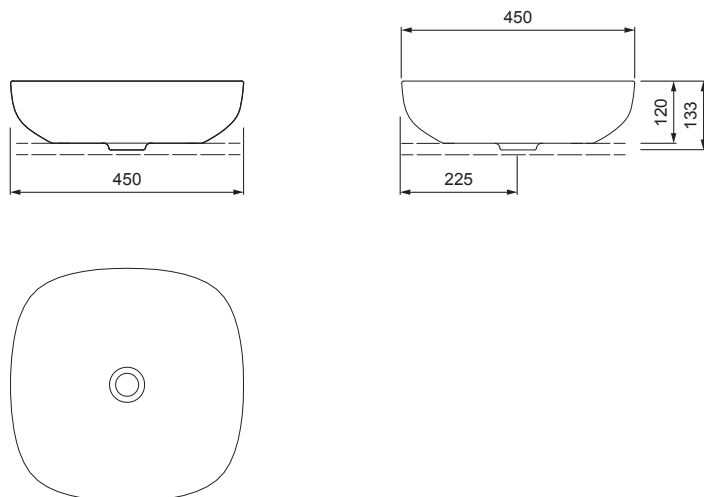

AXENT.ONE C

BOWL L31.0545.0001.1

PRODUCT DETAILS

Dimensions / Weight	450 x 450 mm / 11.5 kg
Installation	Counter top
Tap fitting	None
Material	Fine Fire Clay with AXENT easy-clean surface
Overflow	Without overflow
Scope of delivery	Ceramic

SPECIFICATION TEXT

AXENT.ONE C Bowl, design by Matteo Thun & Antonio Rodriguez. Sanitary ware without tap platform. Without overflow. Square soft basin shape. AXENT easy-clean surface. Dimension (wxdxh) 450/450/120 mm. White. Oder no. L31.0545.0001.1