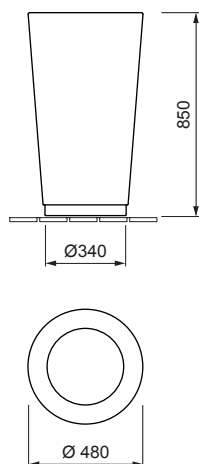

ITALICA

FREISTEHENDES WASHBECKEN L70.0648.0001.0

**PRODUCT DETAILS**

Dimensions / Weight	Ø 480 mm / 48.0 kg
Installation	Free standing
Tap fitting	Without tap platform
Material	With easy-clean surface
Overflow	Without overflow
Scope of delivery	Ceramic including fixing material

SPECIFICATION TEXT

AXENT Italica Free-standing washbasin, design by Matteo Thun & Partner. Sanitary ware with covered drain. Without tap platform and overflow. Round basin shape with chrome termination. AXENT easy-clean surface. Dimension (wxh) Ø 480x850 mm. White. Order no. L70.0648.00001.0