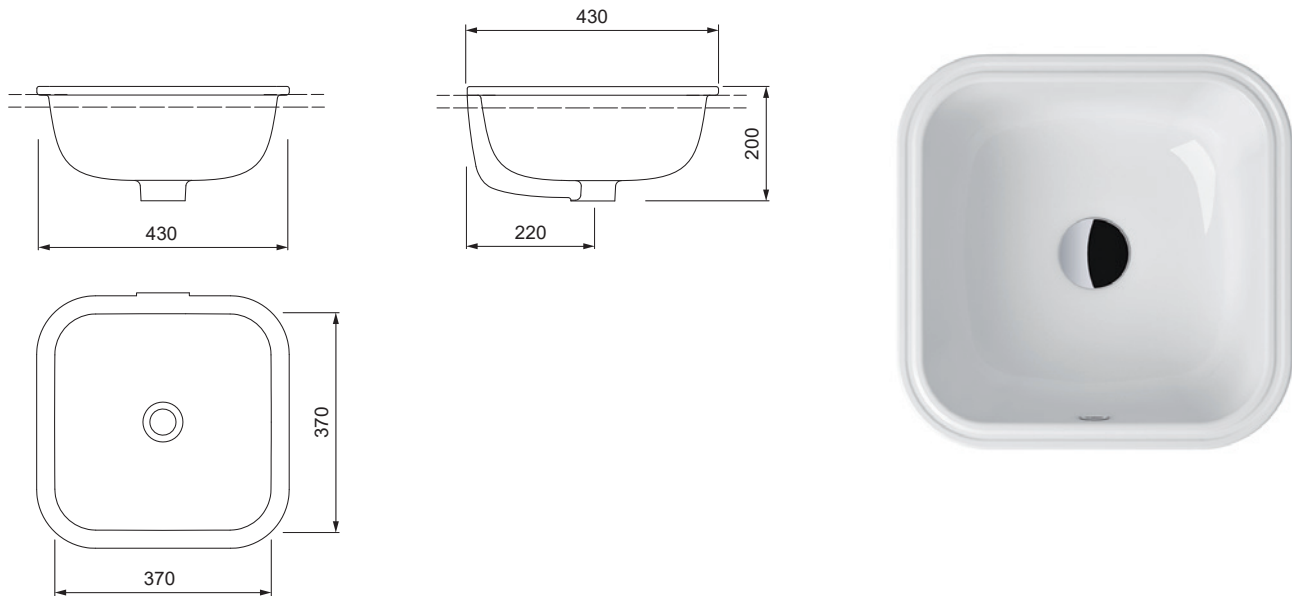

# AXENT.ONE C

**UNDER COUNTER WASHBASIN** L31.1143.0001.2

---

## PRODUCT DETAILS

---

Dimensions / Weight	430 x 430 mm / 9.5 kg
Installation	Under counter
Tap fitting	None
Material	Fine Fire Clay with AXENT easy-clean surface
Overflow	With overflow including chrome clip
Scope of delivery	Ceramic including fixing material

## SPECIFICATION TEXT

---

AXENT.ONE C Under counter washbasin, design by Matteo Thun & Antonio Rodriguez. Sanitary ware without tap platform. With overflow. Square basin shape. AXENT easy-clean surface. Dimension (wxdxh) 430x430x200 mm. White. Oder no. L31.1143.0001.2