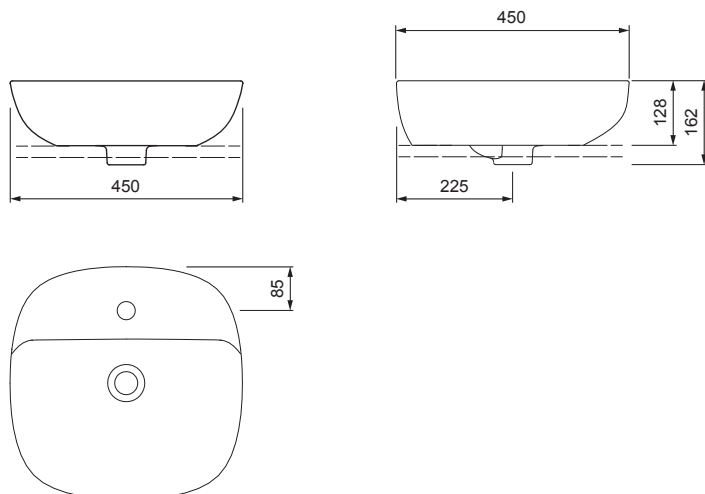

AXENT.ONE C

BOWL L31.0545.0011.1

PRODUCT DETAILS

Dimensions / Weight	450 x 450 mm / 13.2 kg
Installation	Counter top
Tap fitting	One
Material	Fine Fire Clay with AXENT easy-clean surface
Overflow	With overflow including chrome clip
Scope of delivery	Ceramic

SPECIFICATION TEXT

AXENT.ONE C Bowl, design by Matteo Thun & Antonio Rodriguez. Sanitary ware with tap platform for single-hole faucet. With overflow. Square basin shape. AXENT easy-clean surface. Dimension (wxdxh) 450/450/128 mm. White. Oder no. L31.0545.0011.1