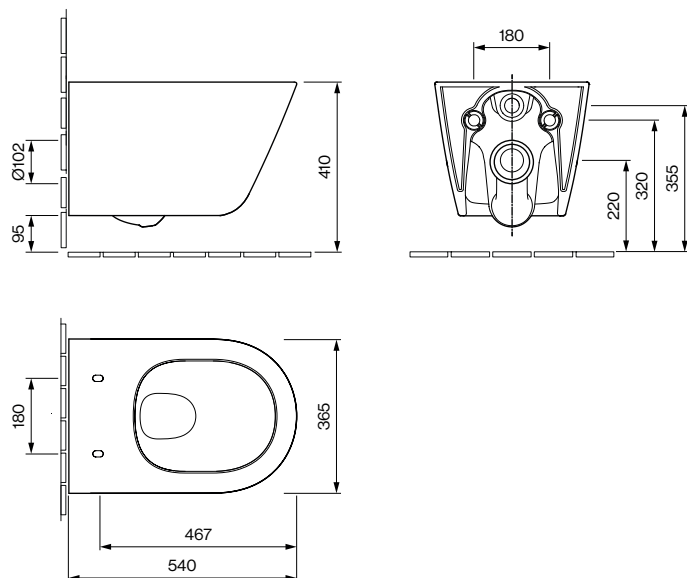

SENZES

WALL-MOUNTED TOILET HYBRID T01.0554.00.03

PRODUCT DETAILS

Dimensions / Weight	365 x 540 x 352 mm / 26,0 kg
Specification	Washdown
Outlet	Horizontal
Flush volume	6 / 3 liters
Color	White
Scope of delivery	Ceramic including fixing material

ACCESSORY

Toilet seat, easy removable, soft-closing function, stainless steel hinge

URBAN

Order no. S01.0100.04.04

EPIC

Order no. S01.0200.04.04

SPECIFICATION TEXT

AXENT Senzes Hybrid wall-mounted toilet, Design AXENT. Wash-down flush, closed form, wall-hung. For concealed cisterns. Bowl rimfree at the back and rimless at the front with AXENT Infinity Flush technology. Concealed fixing. WC ceramics with an antibacterial ceramic glaze and dirt-repellent AXENT Easy-clean coating. Dimensions (WxDxH) 365x540x352 mm. White. Order. No. T01.0554.00.03