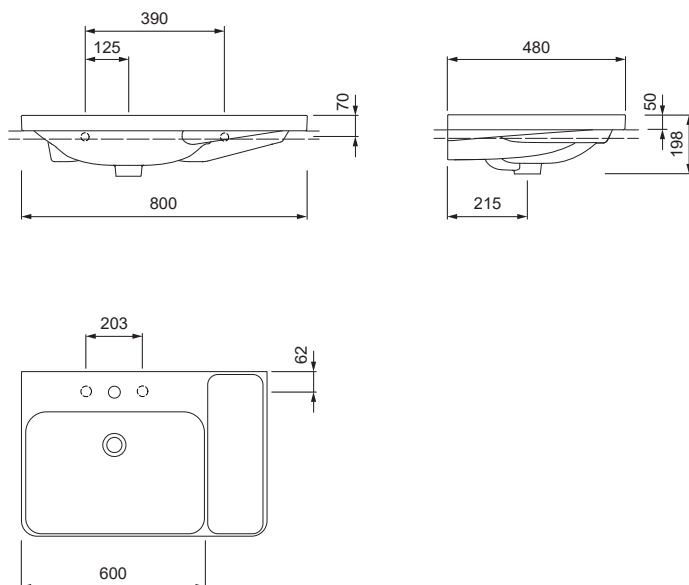

AXENT.ONE C

VANITY BASIN L31.0480.0011.0

PRODUCT DETAILS

Dimensions / Weight	800 x 480 mm / 27.0 kg
Installation	With furniture or wall-hung
Tap fitting	With tap platform
Material	Fine Fire Clay with AXENT Easy Clean
Overflow	With overflow including chrome clip
Scope of delivery	Ceramic including fixing material

SPECIFICATION TEXT

AXENT.ONE C Vanity basin, design by Matteo Thun & Antonio Rodriguez. Sanitary ware with tap platform for single-hole faucet. With overflow. Square basin shape with shelf space right. AXENT Easy Clean surface. Dimension (wxdxh) 800x480x198 mm. White. Order no. L31.0480.0011.0