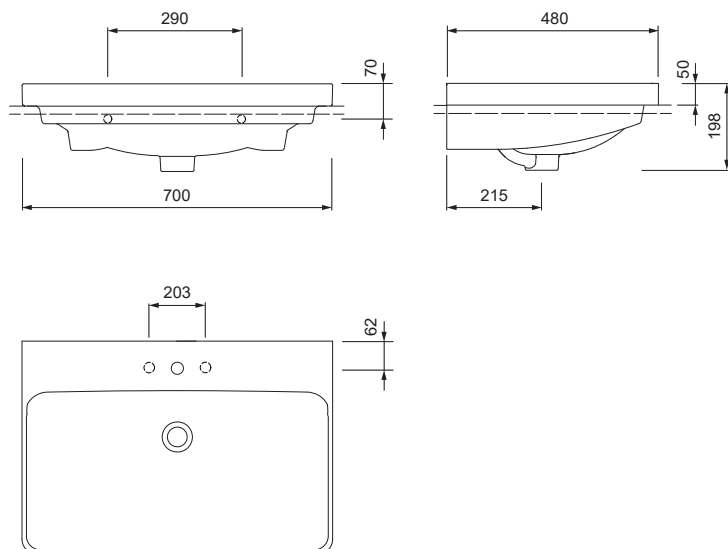

## PRODUCT DETAILS

Dimensions / Weight	700 x 480 mm / 23.0 kg
Installation	With furniture or wall-hung
Tap fitting	With tap platform
Material	Fine Fire Clay with AXENT Easy Clean
Overflow	With overflow including chrome clip
Scope of delivery	Ceramic including fixing material

## SPECIFICATION TEXT

AXENT.ONE C Vanity basin, design by Matteo Thun & Antonio Rodriguez. Sanitary ware with tap platform for single-hole faucet. With overflow. Square basin shape. AXENT Easy Clean surface. Dimension (wxdxh) 700x480x198 mm. White. Order no. L31.0470.0011.0