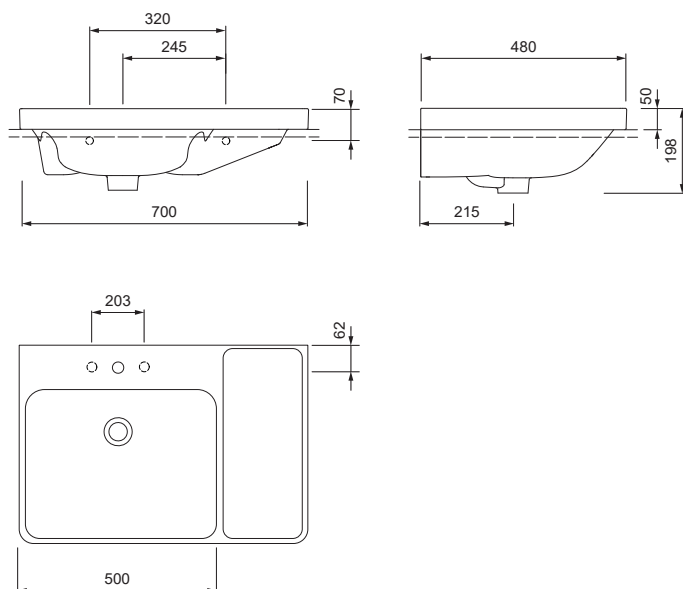

AXENT.ONE C

VANITY BASIN L31.0470.0011.1

PRODUCT DETAILS

Dimensions / Weight	700 x 480 mm / 23.5 kg
Installation	With furniture or wall-hung
Tap fitting	With tap platform
Material	Fine Fire Clay with AXENT Easy Clean
Overflow	With overflow including chrome clip
Scope of delivery	Ceramic including fixing material

SPECIFICATION TEXT

AXENT.ONE C Vanity basin, design by Matteo Thun & Antonio Rodriguez. Sanitary ware with tap platform for single-hole faucet. With overflow. Square basin shape with shelf space right. AXENT Easy Clean surface. Dimension (wxdxh) 700x480x198 mm. White. Order no. L31.0470.0011.1