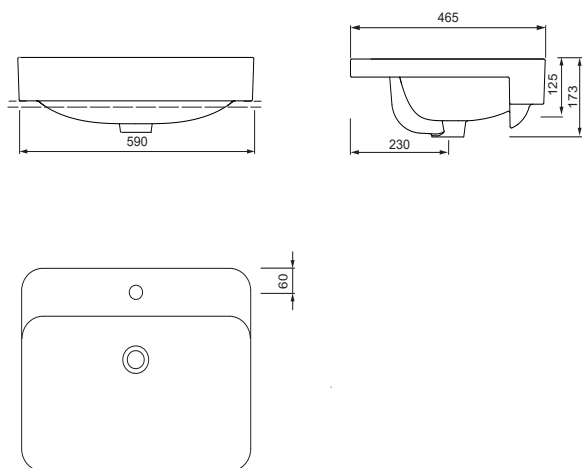

# GRACE

**SEMI-RECESSED WASHBASIN** L50.0359.0011.0

## PRODUCT DETAILS

Dimensions / Weight	590 x 465 mm / 14,2 kg
Installation	Counter top
Tap fitting	With tap platform
Material	With easy-clean surface
Overflow	With overflow, clip included
Scope of delivery	Ceramic including fixing material

## SPECIFICATION TEXT

AXENT Grace semi-recessed washbasin. Design by Matteo Thun & Antonio Rodriguez. Sanitary ware with tap platform for single-hole faucet. With overflow and clip included. Square basin shape. AXENT easy-clean surface. Dimension (WxDxH) 590x465x173 mm. White. Order no. L50.0359.0011.0