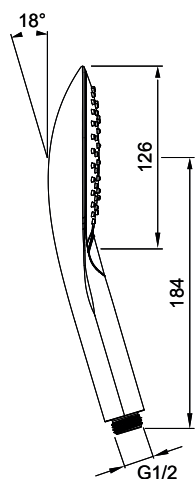

PRIMUS R125 - 3JET

HAND SHOWER F41.120x.0xx0.1

Rain

Easy Clean

Whirl Rain

Switch

Hybrid Rain

PRODUCT DETAILS

Shower head size 126 mm
Convenient diversion via Switch button
Spray type: Rain, Whirl Rain, Hybrid Rain
EasyClean anti-limescale function

Maximum flow rate at 3 bar: 11 l/min
Rinseable dirt filter
Connection thread G ½

VARIANTE

Surface chrome - white matt	F41.1201.0550.1
Surface chrome - black matt	F41.1201.0660.1
Surface white matt - white matt	F41.1205.0550.1
Surface black matt - black matt	F41.1206.0660.1

SPECIFICATION TEXT

AXENT.Primus R125 hand shower with 3 spray types, shower head size 126 mm Comfortable spray type changeover via switch button, spray types: Rain, Whirl Rain, Hybrid Rain, with EasyClean anti-limescale function, G ½ connection thread, color chrome-white matt.
Order. No. F41.1201.0550.1