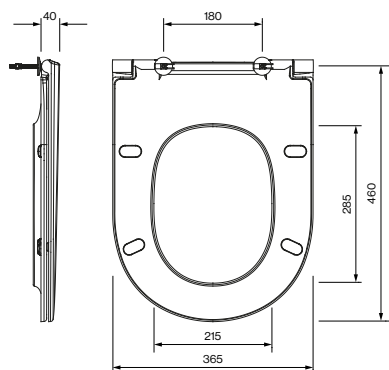

# AURA

**TOILET SEAT SLOW CLOSE** S01.0300.04.04

## PRODUCT DETAILS

Dimension / Weight	465 x 365 x 40 mm / 2.8 kg
Specification	Slow close function, quick release
Material	Duroplast, hinges stainless steel
Color	White
Mounting material	Including

## SPECIFICATION TEXT

Aura Toilet seat and lid with slow close function, made of duroplast with antibacterial effect, quick release.  
Concealed stainless steel hinge. Dimensions (WxDxH) 465x365x40 mm. White. Order. No. S01.0300.04.04