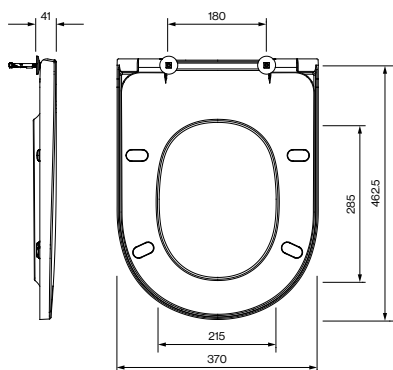

EPIC

TOILET SEAT SLOW CLOSE S01.0200.04.04

PRODUCT DETAILS

| | |
|--------------------|------------------------------------|
| Dimension / Weight | 467 x 370 x 41 mm / 2.8 kg |
| Specification | Slow close function, quick release |
| Material | Duroplast, hinges stainless steel |
| Color | White |
| Mounting material | Including |

SUITABLE PRODUCTS

| | |
|--|-----------------|
| AXENT.ONE C Wall-hung toilet rimfree, Washdown model | W31.0554.0001.0 |
| AXENT Grace Wall-hung toilet rimfree, Washdown model | W50.0554.0001.0 |
| AXENT Grace Wall-hung toilet hybrid, Washdown model | T02.0554.00.04 |
| AXENT Oasis Wall-hung toilet hybrid, Washdown model | T01.0554.00.04 |

SPECIFICATION TEXT

Epic Toilet seat and lid with slow close function, made of duroplast with antibacterial effect, quick release. Concealed stainless steel hinge. Dimensions (WxDxH) 467x370x41 mm. White. Order. No. S01.0200.04.04