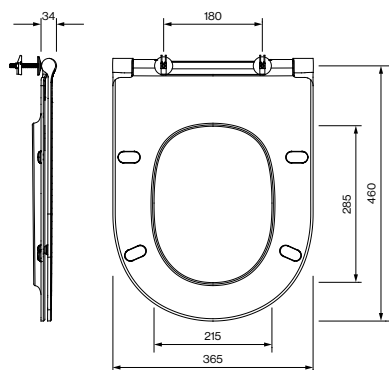

# URBAN

**TOILET SEAT SLOW CLOSE** S01.0100.04.04

## PRODUCT DETAILS

Dimension / Weight	465 x 365 x 34 mm / 2.8 kg
Specification	Slow close function, quick release
Material	Duroplast, hinges stainless steel
Color	Blanc
Mounting material	Including

## SPECIFICATION TEXT

Urban Toilet seat and lid with slow close function, made of duroplast with antibacterial effect, quick release. Concealed stainless steel hinge. Dimensions (WxDxH) 465x365x34 mm. White. Order. No. S01.0100.04.04