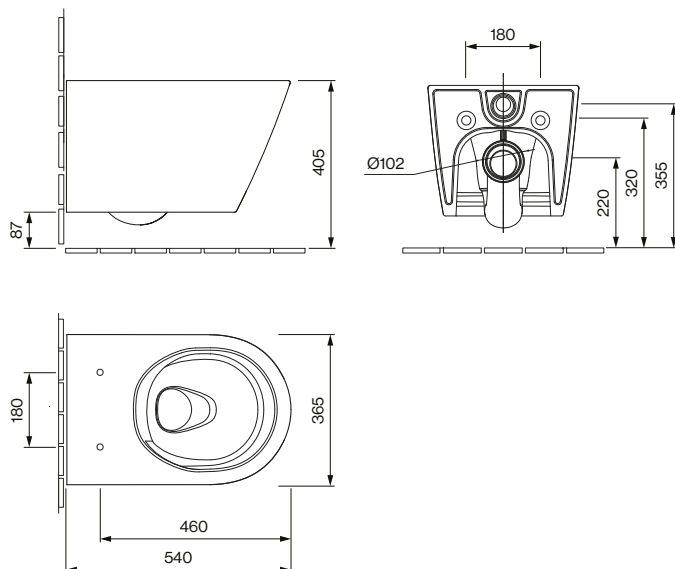

GRACE

WALL-HUNG TOILET W50.0554.0001.0

PRODUCT DETAILS

Dimensions / Weight	540 x 365 x 345 mm / 30.0 kg
Specification	Washdown
Outlet	Horizontal
Flush volume	6 / 3 liters
Color	White
Scope of delivery	Ceramic including fixing material

ACCESSORY

Toilet seat, easy removable, soft-closing function, stainless steel hinge

URBAN
Order no. S01.0100.04.04

EPIC
Order no. S01.0200.04.04

AURA
Order no. S01.0300.04.04

SPECIFICATION TEXT

AXENT GRACE Rimfree wall-hung toilet, Design by Matteo Thun & Antonio Rodriguez. Wash-down flush, closed form, wall-hung. For concealed cisterns. Flush rimfree WC ceramic with AXENT.Infinity Flush technology. Concealed fixing. WC ceramics with an antibacterial ceramic glaze and dirt-repellent AXENT Easy Clean coating. Dimensions (WxDxH) 540x365x345 mm. White. Order. No. W50.0554.0001.0

AXENT International AG

info@axentbath.ch
www.axentbath.ch

All drawings contain the necessary measurements which are subject to standard tolerances. They are stated in mm and are non-binding. Exact measurements, in particular for customised installation scenarios, can only be taken from the finished ceramic piece.