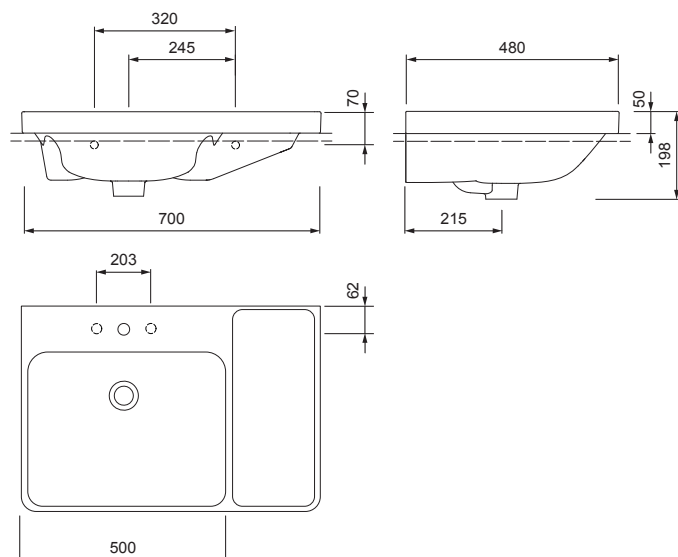

AXENT.ONE C

VANITY BASIN L31.0470.00X1.1

PRODUCT DETAILS

Dimensions / Weight	700 x 480 mm / 23.5 kg
Installation	With furniture or wall-hung
Tap fitting	With or without tap platform
Material	Fine Fire Clay with AXENT easy-clean surface
Overflow	With overflow including chrome clip
Scope of delivery	Ceramic including fixing material

SPECIFICATION TEXT

AXENT.ONE C Vanity basin, design by Matteo Thun & Antonio Rodriguez. Sanitary ware without tap platform. With overflow. Square basin shape with shelf space right. AXENT easy-clean surface. Dimension (wxdxh) 700/480/198 mm. White. Order no. L31.0470.0001.1

AXENT.ONE C Vanity basin, design by Matteo Thun & Antonio Rodriguez. Sanitary ware with tap platform for single-hole faucet. With overflow. Square basin shape with shelf space right. AXENT easy-clean surface. Dimension (wxdxh) 700/480/198 mm. White. Order no. L31.0470.0011.1

AXENT.ONE C Vanity basin, design by Matteo Thun & Antonio Rodriguez. Sanitary ware with tap platform for three-hole faucet. With overflow. Square basin shape with shelf space right. AXENT easy-clean surface. Dimension (wxdxh) 700/480/198 mm. White. Order no. L31.0470.0031.1