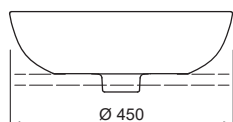

## PRODUCT DETAILS

Dimensions / Weight	450 x 450 mm / 13.2 kg
Installation	Counter top
Tap fitting	One
Material	Fine Fire Clay with AXENT Easy Clean
Overflow	With overflow including chrome clip
Scope of delivery	Ceramic

## SPECIFICATION TEXT

AXENT.ONE C Bowl, design by Matteo Thun & Antonio Rodriguez. Sanitary ware with tap platform for single-hole faucet. With overflow. Square basin shape. AXENT Easy Clean surface. Dimension (wxdxh) 450x450x128 mm. White. Order no. L31.0545.0011.1