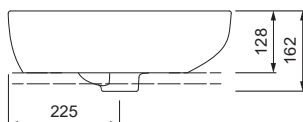

## PRODUCT DETAILS

Dimensions / Weight	450 x 450 mm / 13.2 kg
Installation	Counter top
Tap fitting	One
Material	Fine Fire Clay with AXENT Easy Clean
Overflow	With overflow including chrome clip
Scope of delivery	Ceramic

## SPECIFICATION TEXT

AXENT.ONE C Bowl, design by Matteo Thun & Antonio Rodriguez. Sanitary ware with tap platform for single-hole faucet. With overflow. Square basin shape. AXENT Easy Clean surface. Dimension (wxdxh) 450x450x128 mm. White. Order no. L31.0545.0011.1